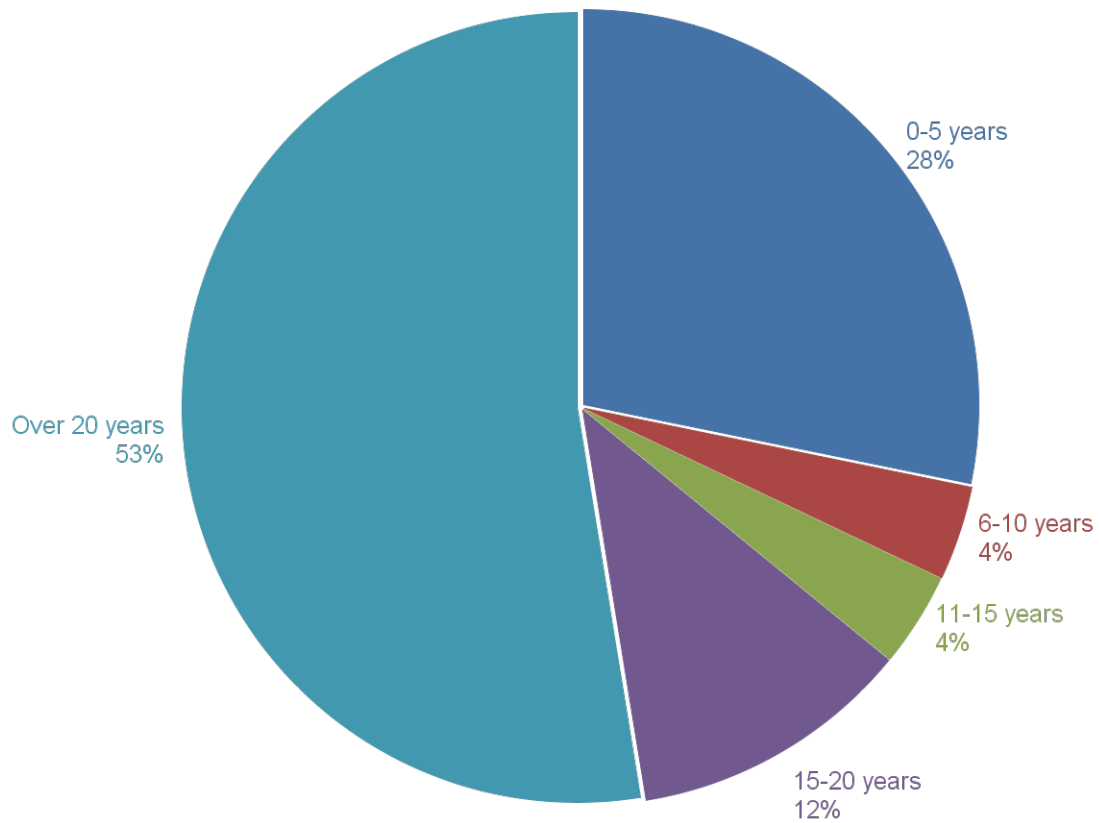

2012 PDK Membership Survey Results

How long have you been a member of Phi Delta Kappa?

#	Answer	Bar	Responses	%
1	0-5 years	<div style="width: 28%;"></div>	22	28.21%
2	6-10 years	<div style="width: 4%;"></div>	3	3.85%
3	11-15 years	<div style="width: 4%;"></div>	3	3.85%
4	15-20 years	<div style="width: 12%;"></div>	9	11.54%
5	Over 20 years	<div style="width: 53%;"></div>	41	52.56%
	Total		78	100.00%

2012 PDK Membership Survey Results

Current occupational categories:

#	Answer	Bar	Responses	%
1	Early Childhood/Preschool		0	0.00%
2	K-12 Instruction	█	12	15.00%
3	K-12 Administration	█	16	20.00%
4	Educational Service Unit	█	2	2.50%
5	Higher Education Instruction	█	11	13.75%
6	Higher Education Administration	█	9	11.25%
7	Adjunct	█	2	2.50%
8	Association/Non-Profit Organization	█	4	5.00%
9	Student	█	7	8.75%
10	Retired	█	24	30.00%
11	Retired Rehired	█	1	1.25%
12	Independent Educational Consultant	█	8	10.00%
13	Business/For Profit Company	█	1	1.25%
14	State Education Department	█	3	3.75%
15	Other	█	4	5.00%
	Total		104	100.00%

2012 PDK Membership Survey Results

Age range:

#	Answer	Bar	Responses	%
1	18-22		0	0.00%
2	23-28	<div style="width: 2.47%;"></div>	2	2.47%
3	29-35	<div style="width: 11.11%;"></div>	9	11.11%
4	36-45	<div style="width: 4.94%;"></div>	4	4.94%
5	46-55	<div style="width: 14.81%;"></div>	12	14.81%
6	56-65	<div style="width: 37.04%;"></div>	30	37.04%
7	66+	<div style="width: 29.63%;"></div>	24	29.63%
	Total		81	100.00%