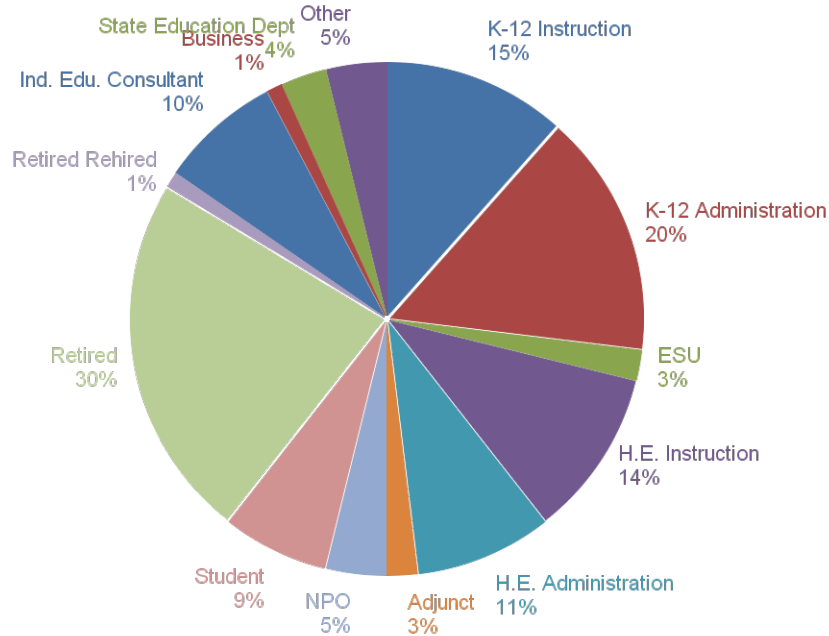

2012 PDK Membership Survey Results

How long have you been a member of Phi Delta Kappa?

#	Answer	Bar	Responses	%
1	0-5 years	<div style="width: 28%;"></div>	22	28.21%
2	6-10 years	<div style="width: 4%;"></div>	3	3.85%
3	11-15 years	<div style="width: 4%;"></div>	3	3.85%
4	15-20 years	<div style="width: 12%;"></div>	9	11.54%
5	Over 20 years	<div style="width: 53%;"></div>	41	52.56%
	Total		78	100.00%

2012 PDK Membership Survey Results

Current occupational categories:

#	Answer	Bar	Responses	%
1	Early Childhood/Preschool		0	0.00%
2	K-12 Instruction	█	12	15.00%
3	K-12 Administration	█	16	20.00%
4	Educational Service Unit	█	2	2.50%
5	Higher Education Instruction	█	11	13.75%
6	Higher Education Administration	█	9	11.25%
7	Adjunct	█	2	2.50%
8	Association/Non-Profit Organization	█	4	5.00%
9	Student	█	7	8.75%
10	Retired	█	24	30.00%
11	Retired Rehired	█	1	1.25%
12	Independent Educational Consultant	█	8	10.00%
13	Business/For Profit Company	█	1	1.25%
14	State Education Department	█	3	3.75%
15	Other	█	4	5.00%
	Total		104	100.00%

2012 PDK Membership Survey Results

Age range:

#	Answer	Bar	Responses	%
1	18-22		0	0.00%
2	23-28	<div style="width: 2.47%;"></div>	2	2.47%
3	29-35	<div style="width: 11.11%;"></div>	9	11.11%
4	36-45	<div style="width: 4.94%;"></div>	4	4.94%
5	46-55	<div style="width: 14.81%;"></div>	12	14.81%
6	56-65	<div style="width: 37.04%;"></div>	30	37.04%
7	66+	<div style="width: 29.63%;"></div>	24	29.63%
	Total		81	100.00%