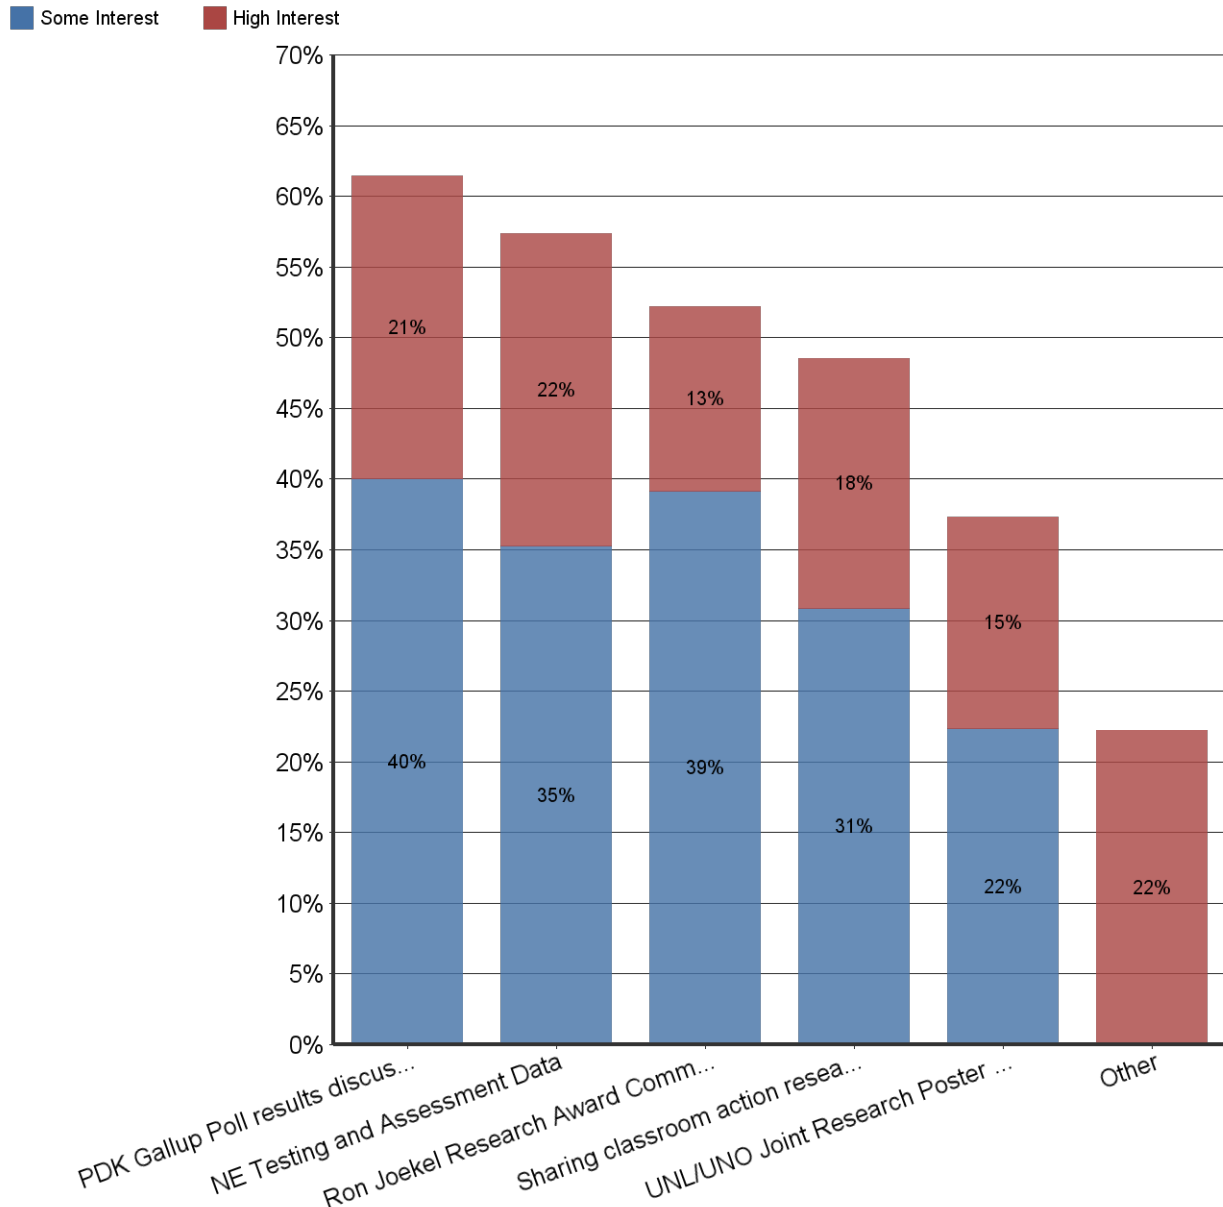

Research Opportunities: Participation Interest - Combined Some/High interest

Question	Some Interest	High Interest	Responses
UNL/UNO Joint Research Poster Session	15	10	67
PDK Gallup Poll results discussion	28	15	70
Ron Joekel Research Award Committee	27	9	69
Sharing classroom action research	21	12	68
NE Testing and Assessment Data	24	15	68
Other	-	2	9