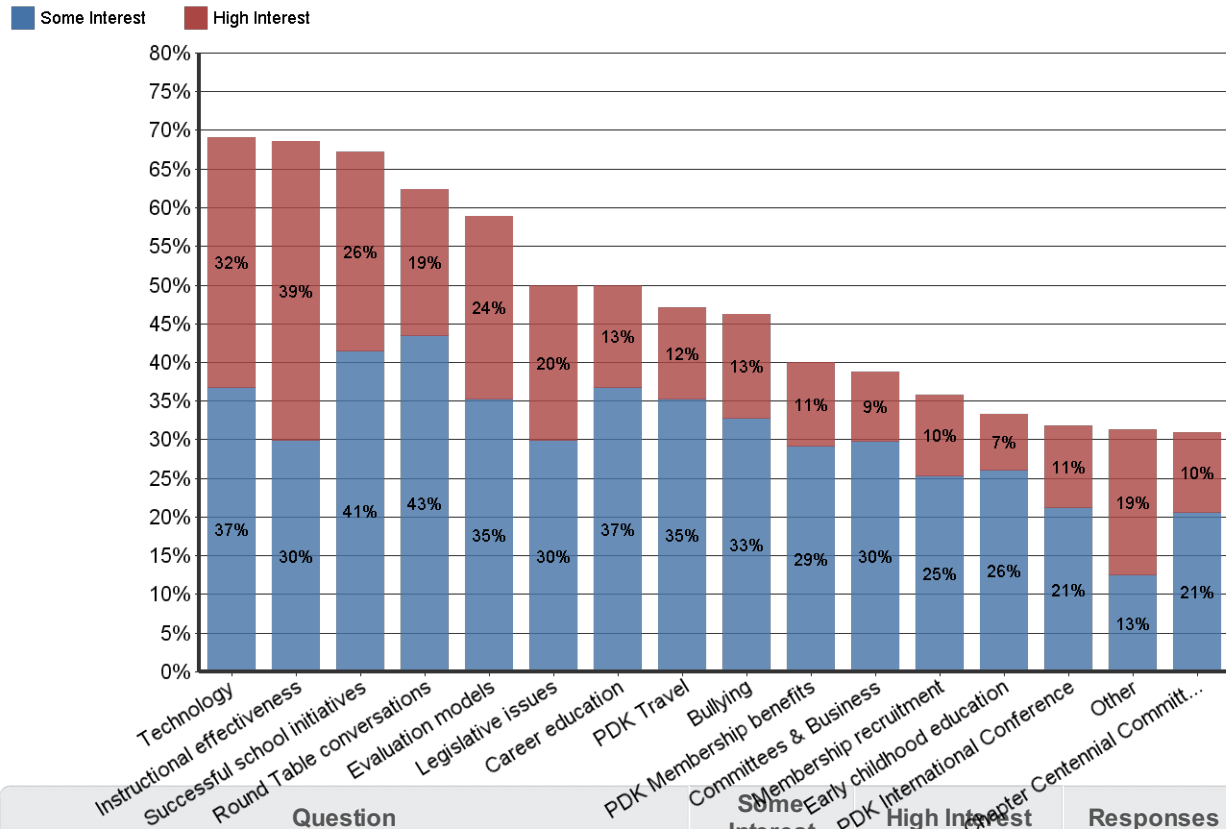

2012 PDK Membership Survey Results

Age range:

#	Answer	Bar	Responses	%
1	18-22		0	0.00%
2	23-28	<div style="width: 2.47%;"></div>	2	2.47%
3	29-35	<div style="width: 11.11%;"></div>	9	11.11%
4	36-45	<div style="width: 4.94%;"></div>	4	4.94%
5	46-55	<div style="width: 14.81%;"></div>	12	14.81%
6	56-65	<div style="width: 37.04%;"></div>	30	37.04%
7	66+	<div style="width: 29.63%;"></div>	24	29.63%
	Total		81	100.00%

2012 PDK Membership Survey Results

Work site location:

#	Answer	Bar	Responses	%
1	Metro/Urban	<div style="width: 75%;"></div>	57	75.00%
2	Suburban	<div style="width: 6.58%;"></div>	5	6.58%
3	Small City/Town	<div style="width: 10.53%;"></div>	8	10.53%
4	Rural	<div style="width: 7.89%;"></div>	6	7.89%
	Total		76	100.00%

2012 PDK Membership Survey Results

Leadership Opportunities: Participation Interest - Combined Some/High interest

Question	Some Interest	High Interest	Responses
Instructional effectiveness	21	27	70
Technology	25	22	68
Successful school initiatives	29	18	70
Evaluation models	24	16	68
Legislative issues	21	14	70
Round Table conversations	30	13	69
Bullying	22	9	67
Career education	25	9	68
PDK Travel	24	8	68
PDK Membership benefits	19	7	65
UNL Chapter Centennial Committee	14	7	68
Membership recruitment	17	7	67
PDK International Conference	14	7	66
Committees & Business	20	6	67
Early childhood education	18	5	69
Other	2	3	16