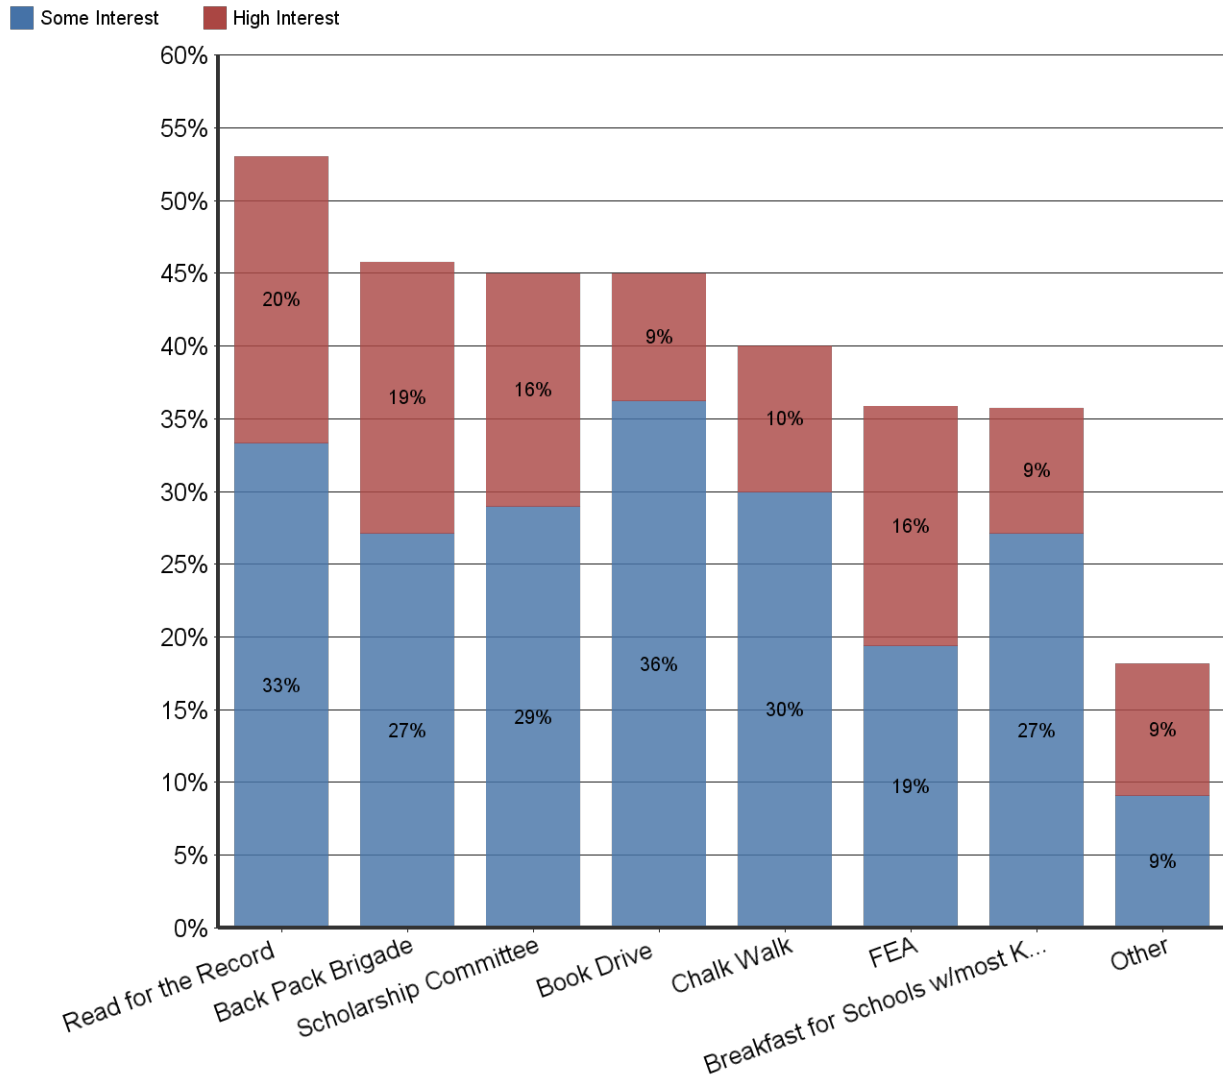

2012 PDK Membership Survey Results

Age range:

#	Answer	Bar	Responses	%
1	18-22		0	0.00%
2	23-28	<div style="width: 2.47%;"></div>	2	2.47%
3	29-35	<div style="width: 11.11%;"></div>	9	11.11%
4	36-45	<div style="width: 4.94%;"></div>	4	4.94%
5	46-55	<div style="width: 14.81%;"></div>	12	14.81%
6	56-65	<div style="width: 37.04%;"></div>	30	37.04%
7	66+	<div style="width: 29.63%;"></div>	24	29.63%
	Total		81	100.00%

2012 PDK Membership Survey Results

Work site location:

#	Answer	Bar	Responses	%
1	Metro/Urban	<div style="width: 75%;"></div>	57	75.00%
2	Suburban	<div style="width: 6.58%;"></div>	5	6.58%
3	Small City/Town	<div style="width: 10.53%;"></div>	8	10.53%
4	Rural	<div style="width: 7.89%;"></div>	6	7.89%
	Total		76	100.00%

2012 PDK Membership Survey Results

Leadership Opportunities: Participation Interest - Combined Some/High interest

Question	Some Interest	High Interest	Responses
Instructional effectiveness	21	27	70
Technology	25	22	68
Successful school initiatives	29	18	70
Evaluation models	24	16	68
Legislative issues	21	14	70
Round Table conversations	30	13	69
Bullying	22	9	67
Career education	25	9	68
PDK Travel	24	8	68
PDK Membership benefits	19	7	65
UNL Chapter Centennial Committee	14	7	68
Membership recruitment	17	7	67
PDK International Conference	14	7	66
Committees & Business	20	6	67
Early childhood education	18	5	69
Other	2	3	16

2012 PDK Membership Survey Results

Service Opportunities: Participation Interest - Combined Some/High interest

Question	Some Interest	High Interest	Responses
Read for the Record	22	13	66
Back Pack Brigade	19	13	70
FEA	13	11	67
Book Drive	25	6	69
Scholarship Committee	20	11	69
Chalk Walk	21	7	70
Breakfast for Schools w/most Kappans	19	6	70
Other	1	1	11