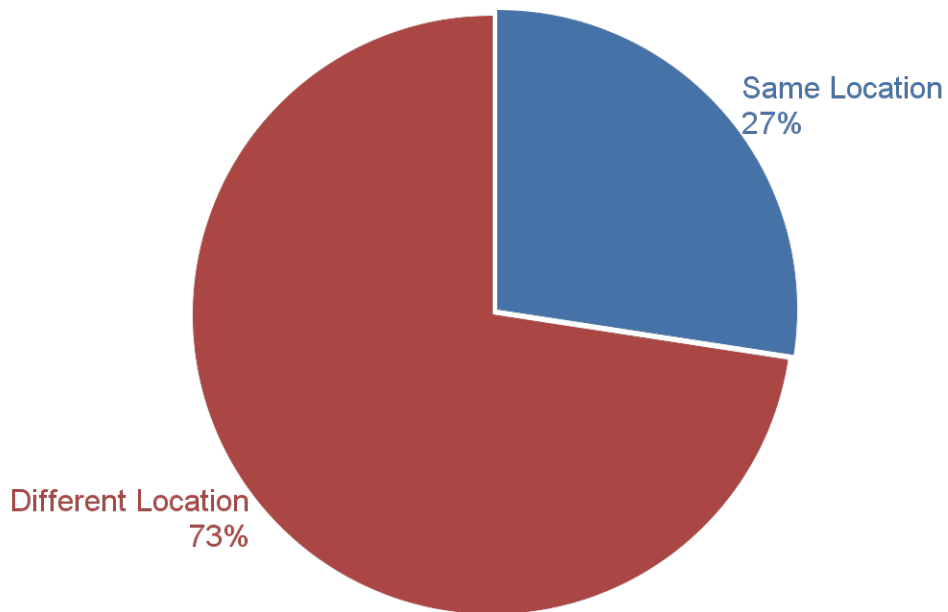

2012 PDK Membership Survey Results

PDK "Lite" Opportunities: Participation Interest - Combined Some/High interest

■ Some Interest ■ High Interest

Question	Some Interest	High Interest	Responses
Book Club	24	8	66
Socrates Cafe	20	9	65
Kappan Konversations	23	10	66
Other	-	1	7

2012 PDK Membership Survey Results

Would you prefer to have events in the same location each time or in different locations?

Answer	Bar	Responses	%
Same Location	<div style="width: 27.42%; background-color: #4a7ebb;"></div>	17	27.42%
Different Location	<div style="width: 72.58%; background-color: #4a7ebb;"></div>	45	72.58%
Total		62	100.00%