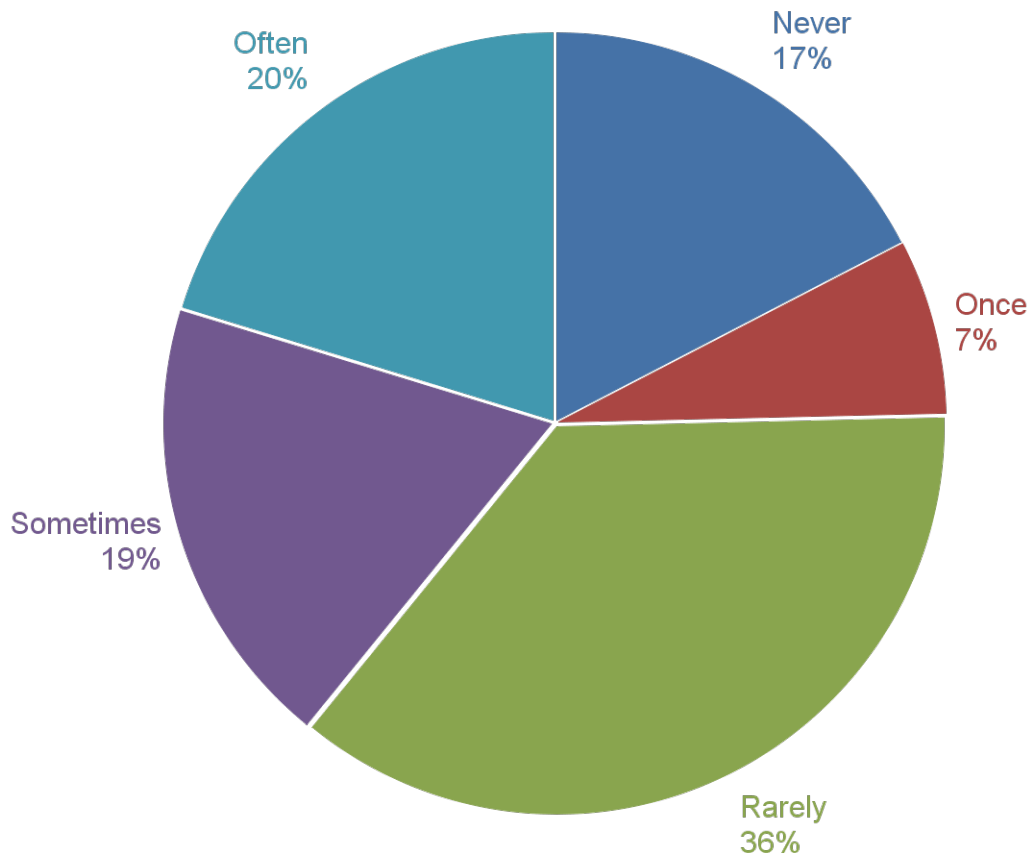

How often do you attend PDK events?

Answer	Bar	Responses	%
Never		12	17.39%
Once		5	7.25%
Rarely		25	36.23%
Sometimes		13	18.84%
Often		14	20.29%
Total		69	100.00%