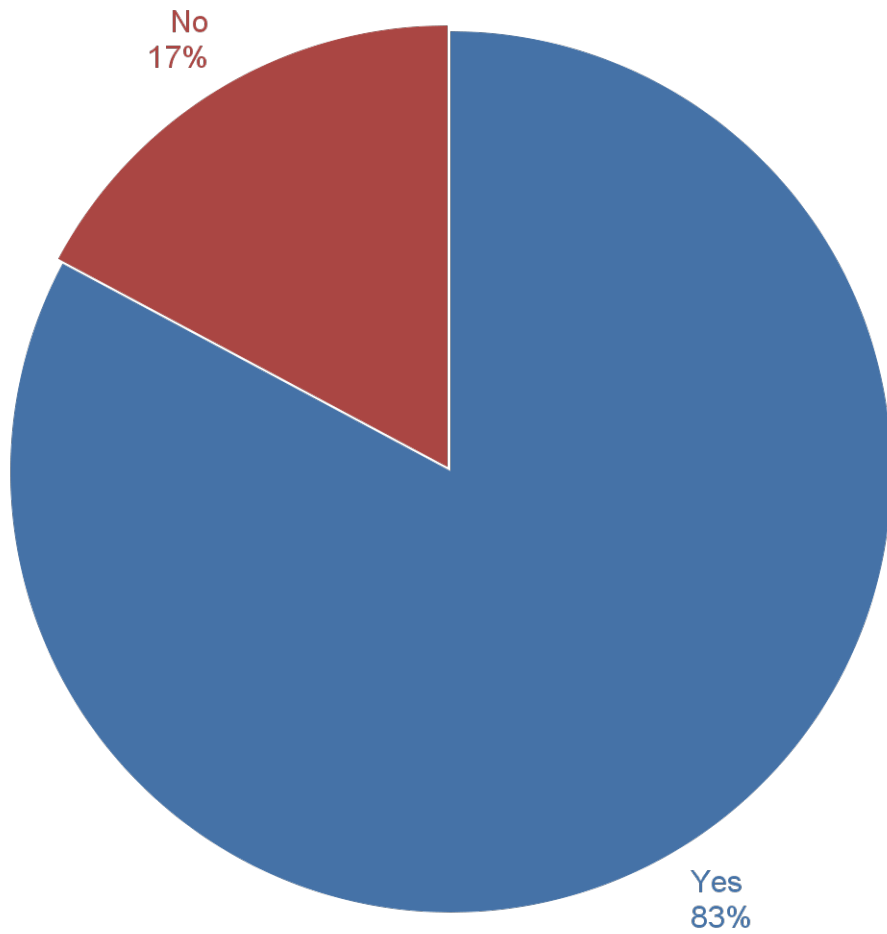

2012 PDK Membership Survey Results

Would you prefer to have events in the same location each time or in different locations?

Answer	Bar	Responses	%
Same Location	<div style="width: 27.42%; background-color: #4a7ebb;"></div>	17	27.42%
Different Location	<div style="width: 72.58%; background-color: #4a7ebb;"></div>	45	72.58%
Total		62	100.00%

How often do you attend PDK events?

Answer	Bar	Responses	%
Never	<div style="width: 17.39%;"></div>	12	17.39%
Once	<div style="width: 7.25%;"></div>	5	7.25%
Rarely	<div style="width: 36.23%;"></div>	25	36.23%
Sometimes	<div style="width: 18.84%;"></div>	13	18.84%
Often	<div style="width: 20.29%;"></div>	14	20.29%
Total		69	100.00%

2012 PDK Membership Survey Results

In the past PDK events have been scheduled from 6-7:30pm with a social from 5:30-6. Is this convenient for you?

Answer	Bar	Responses	%
Yes	<div style="width: 82.81%; background-color: #4a7ebb;"></div>	53	82.81%
No	<div style="width: 17.19%; background-color: #a52a2a;"></div>	11	17.19%
Total		64	100.00%