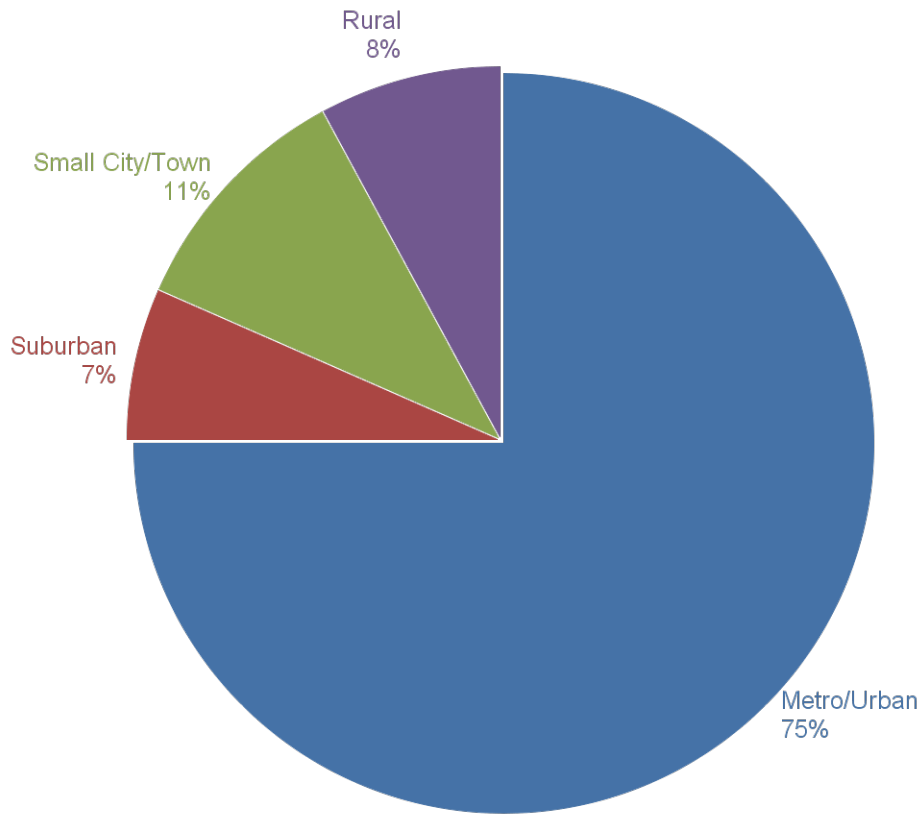

2012 PDK Membership Survey Results

Current occupational categories:

#	Answer	Bar	Responses	%
1	Early Childhood/Preschool		0	0.00%
2	K-12 Instruction	█	12	15.00%
3	K-12 Administration	█	16	20.00%
4	Educational Service Unit	█	2	2.50%
5	Higher Education Instruction	█	11	13.75%
6	Higher Education Administration	█	9	11.25%
7	Adjunct	█	2	2.50%
8	Association/Non-Profit Organization	█	4	5.00%
9	Student	█	7	8.75%
10	Retired	█	24	30.00%
11	Retired Rehired	█	1	1.25%
12	Independent Educational Consultant	█	8	10.00%
13	Business/For Profit Company	█	1	1.25%
14	State Education Department	█	3	3.75%
15	Other	█	4	5.00%
	Total		104	100.00%

2012 PDK Membership Survey Results

Age range:

#	Answer	Bar	Responses	%
1	18-22		0	0.00%
2	23-28	<div style="width: 2.47%;"></div>	2	2.47%
3	29-35	<div style="width: 11.11%;"></div>	9	11.11%
4	36-45	<div style="width: 4.94%;"></div>	4	4.94%
5	46-55	<div style="width: 14.81%;"></div>	12	14.81%
6	56-65	<div style="width: 37.04%;"></div>	30	37.04%
7	66+	<div style="width: 29.63%;"></div>	24	29.63%
	Total		81	100.00%

2012 PDK Membership Survey Results

Work site location:

#	Answer	Bar	Responses	%
1	Metro/Urban	<div style="width: 75%;"></div>	57	75.00%
2	Suburban	<div style="width: 6.58%;"></div>	5	6.58%
3	Small City/Town	<div style="width: 10.53%;"></div>	8	10.53%
4	Rural	<div style="width: 7.89%;"></div>	6	7.89%
	Total		76	100.00%