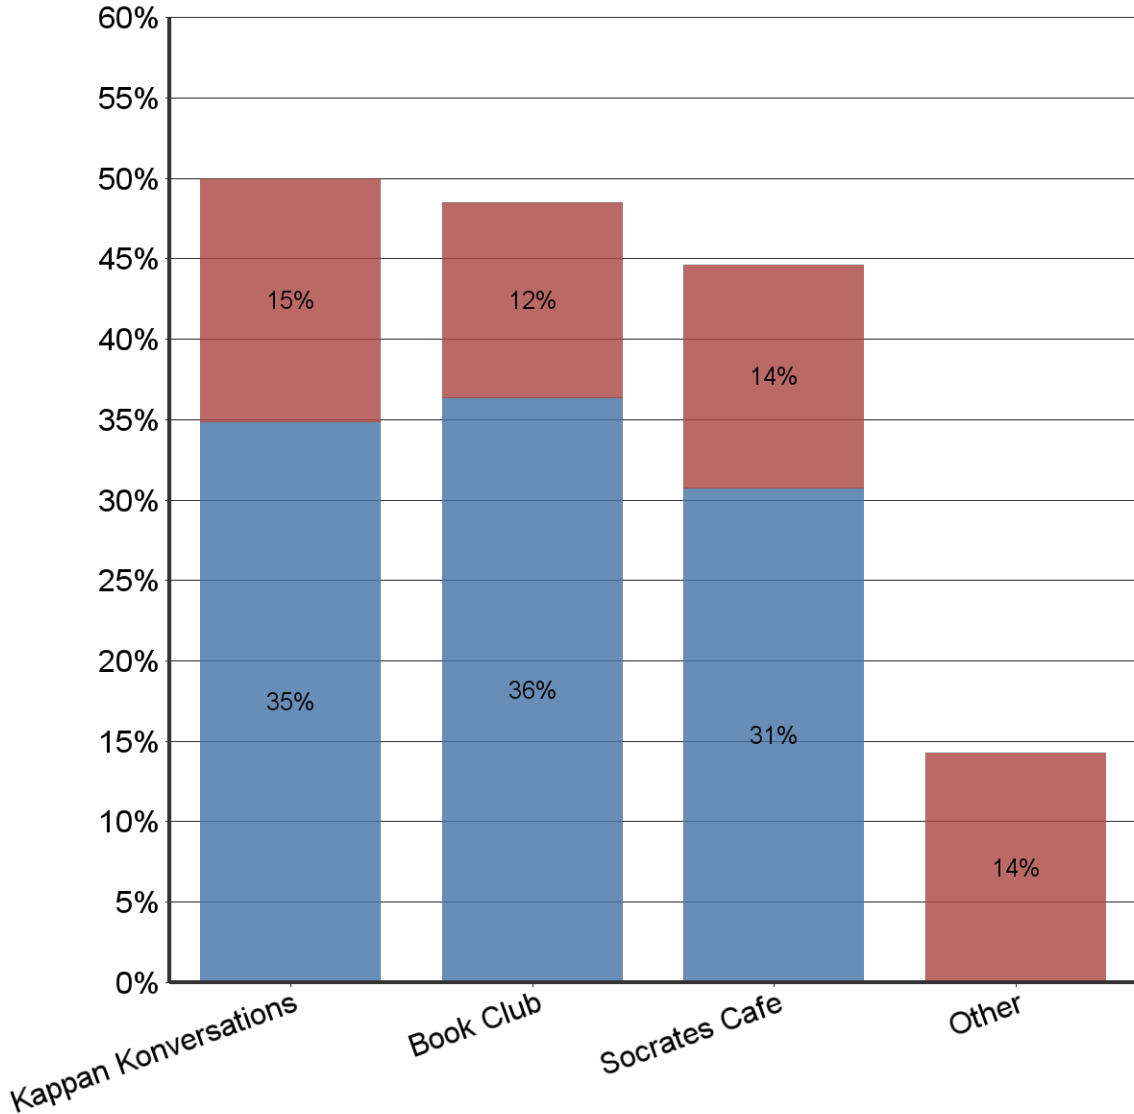

2012 PDK Membership Survey Results

Service Opportunities: Participation Interest - Combined Some/High interest

Question	Some Interest	High Interest	Responses
Read for the Record	22	13	66
Back Pack Brigade	19	13	70
FEA	13	11	67
Book Drive	25	6	69
Scholarship Committee	20	11	69
Chalk Walk	21	7	70
Breakfast for Schools w/most Kappans	19	6	70
Other	1	1	11

Research Opportunities: Participation Interest - Combined Some/High interest

Question	Some Interest	High Interest	Responses
UNL/UNO Joint Research Poster Session	15	10	67
PDK Gallup Poll results discussion	28	15	70
Ron Joekel Research Award Committee	27	9	69
Sharing classroom action research	21	12	68
NE Testing and Assessment Data	24	15	68
Other	-	2	9

2012 PDK Membership Survey Results

PDK "Lite" Opportunities: Participation Interest - Combined Some/High interest

■ Some Interest ■ High Interest

Question	Some Interest	High Interest	Responses
Book Club	24	8	66
Socrates Cafe	20	9	65
Kappan Konversations	23	10	66
Other	-	1	7

2012 PDK Membership Survey Results

Would you prefer to have events in the same location each time or in different locations?

Answer	Bar	Responses	%
Same Location	<div style="width: 27.42%; background-color: #4a7ebb;"></div>	17	27.42%
Different Location	<div style="width: 72.58%; background-color: #4a7ebb;"></div>	45	72.58%
Total		62	100.00%