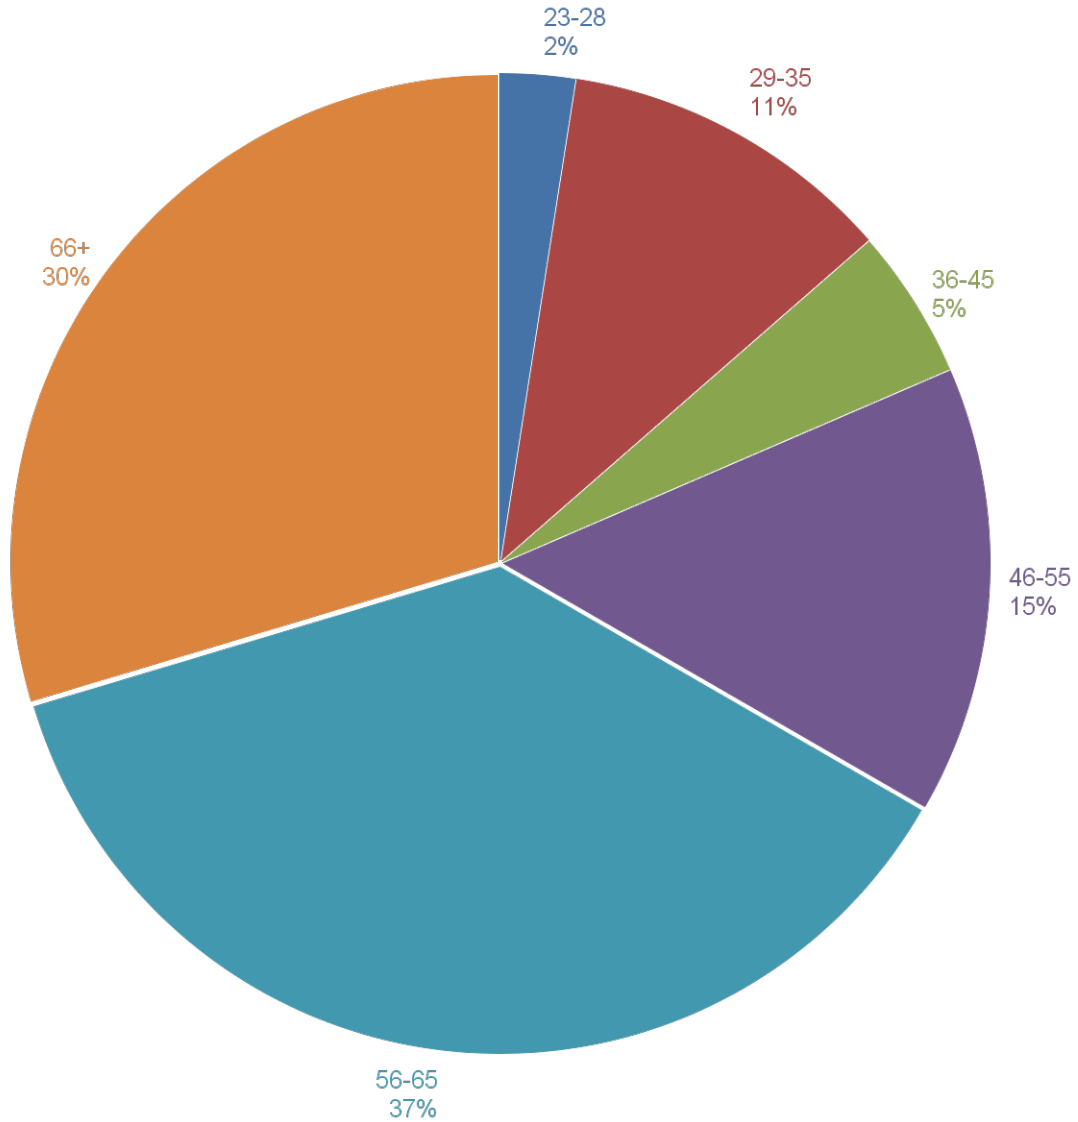

2012 PDK Membership Survey Results

How long have you been a member of Phi Delta Kappa?

#	Answer	Bar	Responses	%
1	0-5 years	<div style="width: 28%;"></div>	22	28.21%
2	6-10 years	<div style="width: 4%;"></div>	3	3.85%
3	11-15 years	<div style="width: 4%;"></div>	3	3.85%
4	15-20 years	<div style="width: 12%;"></div>	9	11.54%
5	Over 20 years	<div style="width: 53%;"></div>	41	52.56%
	Total		78	100.00%

2012 PDK Membership Survey Results

Current occupational categories:

#	Answer	Bar	Responses	%
1	Early Childhood/Preschool		0	0.00%
2	K-12 Instruction	█	12	15.00%
3	K-12 Administration	█	16	20.00%
4	Educational Service Unit	█	2	2.50%
5	Higher Education Instruction	█	11	13.75%
6	Higher Education Administration	█	9	11.25%
7	Adjunct	█	2	2.50%
8	Association/Non-Profit Organization	█	4	5.00%
9	Student	█	7	8.75%
10	Retired	█	24	30.00%
11	Retired Rehired	█	1	1.25%
12	Independent Educational Consultant	█	8	10.00%
13	Business/For Profit Company	█	1	1.25%
14	State Education Department	█	3	3.75%
15	Other	█	4	5.00%
	Total		104	100.00%

2012 PDK Membership Survey Results

Age range:

#	Answer	Bar	Responses	%
1	18-22		0	0.00%
2	23-28	<div style="width: 2.47%;"></div>	2	2.47%
3	29-35	<div style="width: 11.11%;"></div>	9	11.11%
4	36-45	<div style="width: 4.94%;"></div>	4	4.94%
5	46-55	<div style="width: 14.81%;"></div>	12	14.81%
6	56-65	<div style="width: 37.04%;"></div>	30	37.04%
7	66+	<div style="width: 29.63%;"></div>	24	29.63%
	Total		81	100.00%

2012 PDK Membership Survey Results

Work site location:

#	Answer	Bar	Responses	%
1	Metro/Urban	<div style="width: 75%;"></div>	57	75.00%
2	Suburban	<div style="width: 6.58%;"></div>	5	6.58%
3	Small City/Town	<div style="width: 10.53%;"></div>	8	10.53%
4	Rural	<div style="width: 7.89%;"></div>	6	7.89%
	Total		76	100.00%