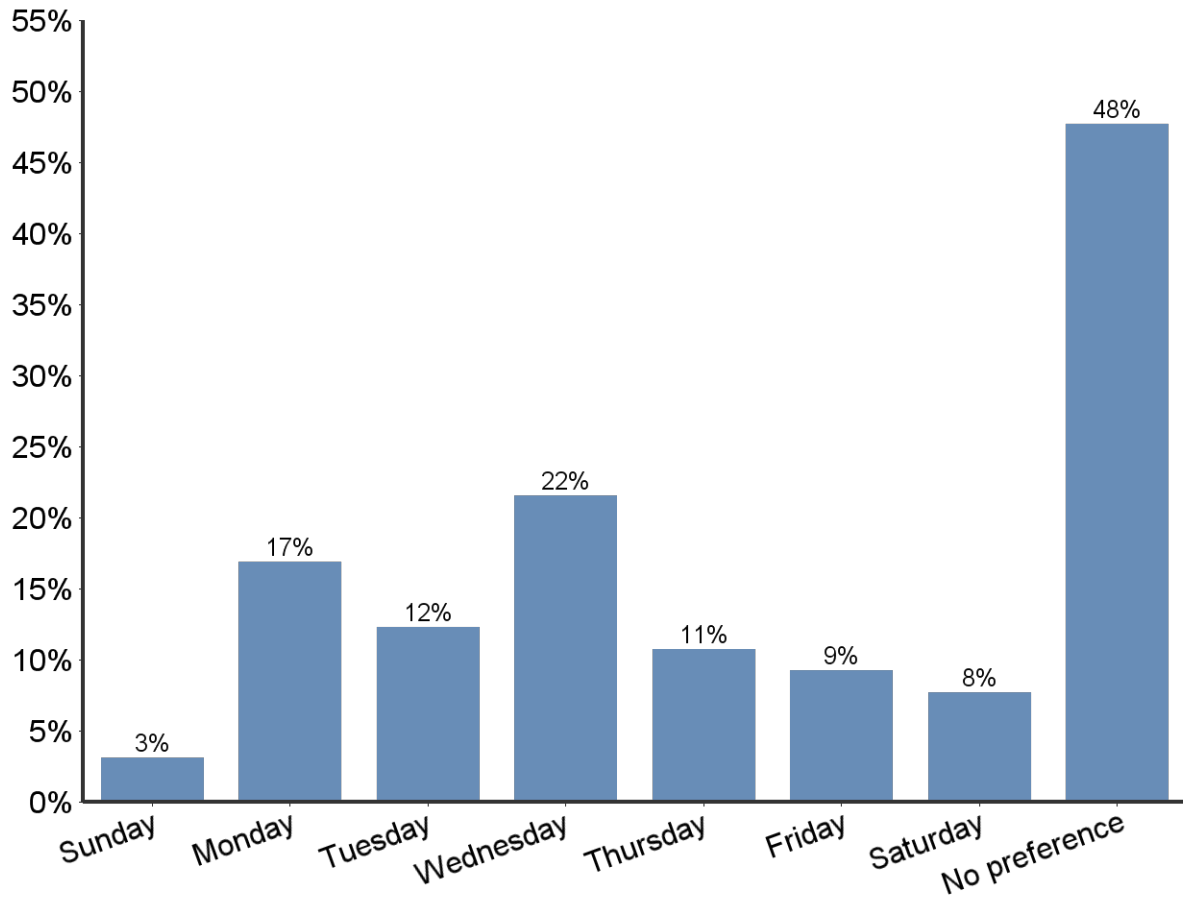

2012 PDK Membership Survey Results

Would you prefer to have events in the same location each time or in different locations?

Answer	Bar	Responses	%
Same Location	<div style="width: 27.42%; background-color: #4a7ebb;"></div>	17	27.42%
Different Location	<div style="width: 72.58%; background-color: #4a7ebb;"></div>	45	72.58%
Total		62	100.00%

How often do you attend PDK events?

Answer	Bar	Responses	%
Never	<div style="width: 17.39%;"></div>	12	17.39%
Once	<div style="width: 7.25%;"></div>	5	7.25%
Rarely	<div style="width: 36.23%;"></div>	25	36.23%
Sometimes	<div style="width: 18.84%;"></div>	13	18.84%
Often	<div style="width: 20.29%;"></div>	14	20.29%
Total		69	100.00%

2012 PDK Membership Survey Results

In the past PDK events have been scheduled from 6-7:30pm with a social from 5:30-6. Is this convenient for you?

Answer	Bar	Responses	%
Yes	<div style="width: 82.81%; background-color: #4a7ebb;"></div>	53	82.81%
No	<div style="width: 17.19%; background-color: #a52a2a;"></div>	11	17.19%
Total		64	100.00%

Is there a particular day of the week you would prefer to attend a local PDK event?

Answer	Responses	%
Sunday	2	3.08%
Monday	11	16.92%
Tuesday	8	12.31%
Wednesday	14	21.54%
Thursday	7	10.77%
Friday	6	9.23%
Saturday	5	7.69%
No preference	31	47.69%
Total	84	100.00%